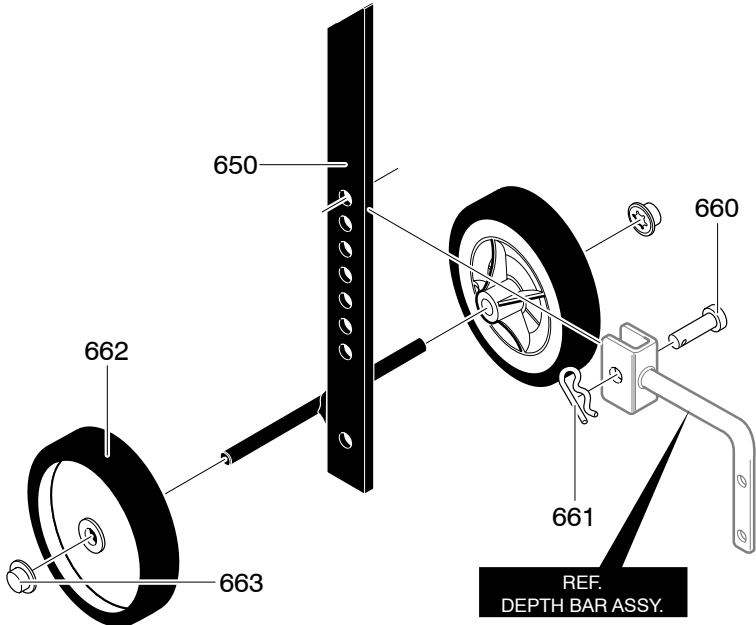

# FACTORY NO. 11054x37NA

KEY NO.	PART NO.	DESCRIPTION	KEY NO.	PART NO.	DESCRIPTION
10	----	Engine (2.0 HP)	14	601 00 12 83	Screw
11	601 00 06 17	Flat washer	17	601 00 12 84	Cable, Throttle
12	601 00 19 50	Rotor	--	MS-3615MA	Instruction Manual
13	601 00 00 14	Washer			

<b>KEY NO.</b>	<b>PART NO.</b>	<b>DESCRIPTION</b>
300	601 00 24 64	Transmission
310	601 00 20 06	Bracket, Depth Rod
311	601 00 00 69	Screw, 1/4-20x1.25
312	601 00 23 18	Nut, 1/4-20

KEY NO.	PART NO.	DESCRIPTION
480	601 00 25 01	Shield, Tine
481	601 00 12 87	Screw, 1/4-20x5.50
482	601 00 00 18	Spacer, Flange
483	601 00 23 18	Nut, 1/4-20
490	601 00 06 02	Washer, Felt
491	531 30 74-52	Tine Assy. Inner LH
492	531 30 74-53	Tine Assy. Outer RH
493	531 30 74-54	Tine Assy. Inner LH
494	531 30 74-55	Tine Assy. Outer RH
497	531 30 74-56	Pin, Latch

318852G

<b>KEY NO.</b>	<b>PART NO.</b>	<b>DESCRIPTION</b>
650	601 00 12 88	Wheel Support Assy.
660	601 00 18 60	Clevis Pin
661	601 00 06 04	Hair Pin
662	601 00 22 57	Tire & Rim
663	601 00 12 91	Push On Nut

# FACTORY NO. 11054x37NA

319375C

KEY NO.	PART NO.	DESCRIPTION
930	601 00 22 62	Upper Handle
932	601 00 22 63	Lower Handle LH
934	601 00 22 64	Lower Handle RH
941	601 00 12 94	Bolt 5/16-18x1.63
942	601 00 23 12	Formed Washer
943	601 00 00 19	Flat washer
944	601 00 06 84	T Knob
945	601 00 00 12	Nut, 5/16-18
946	601 00 06 18	Hand Grip
947	601 00 12 15	Screw
948	601 00 06 28	Tie, Cable