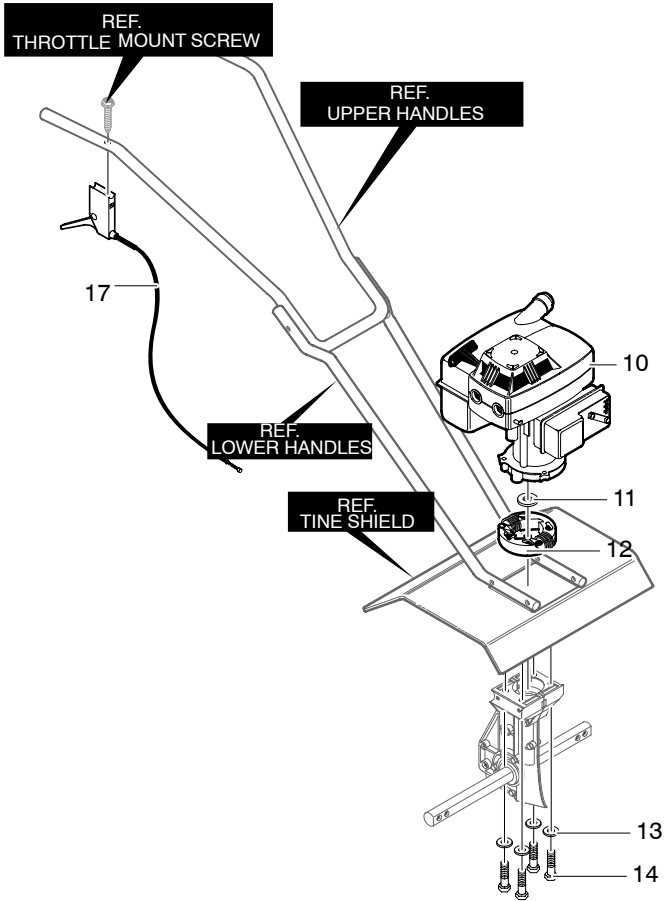

# FACTORY NO. 11054x37NA

KEY NO.	PART NO.	DESCRIPTION	KEY NO.	PART NO.	DESCRIPTION
10	----	Engine (2.0 HP)	14	601 00 12 83	Screw
11	601 00 06 17	Flat washer	17	601 00 12 84	Cable, Throttle
12	601 00 19 50	Rotor	--	MS-3615MA	Instruction Manual
13	601 00 00 14	Washer			

<b>KEY NO.</b>	<b>PART NO.</b>	<b>DESCRIPTION</b>
300	601 00 24 64	Transmission
310	601 00 20 06	Bracket, Depth Rod
311	601 00 00 69	Screw, 1/4-20x1.25
312	601 00 23 18	Nut, 1/4-20

KEY NO.	PART NO.	DESCRIPTION
480	601 00 25 01	Shield, Tine
481	601 00 12 87	Screw, 1/4-20x5.50
482	601 00 00 18	Spacer, Flange
483	601 00 23 18	Nut, 1/4-20
490	601 00 06 02	Washer, Felt
491	531 30 74-52	Tine Assy. Inner LH
492	531 30 74-53	Tine Assy. Outer RH
493	531 30 74-54	Tine Assy. Inner LH
494	531 30 74-55	Tine Assy. Outer RH
497	531 30 74-56	Pin, Latch

318852G

<b>KEY NO.</b>	<b>PART NO.</b>	<b>DESCRIPTION</b>
650	601 00 12 88	Wheel Support Assy.
660	601 00 18 60	Clevis Pin
661	601 00 06 04	Hair Pin
662	601 00 22 57	Tire & Rim
663	601 00 12 91	Push On Nut

# FACTORY NO. 11054x37NA

319375C

KEY NO.	PART NO.	DESCRIPTION
930	601 00 22 62	Upper Handle
932	601 00 22 63	Lower Handle LH
934	601 00 22 64	Lower Handle RH
941	601 00 12 94	Bolt 5/16-18x1.63
942	601 00 23 12	Formed Washer
943	601 00 00 19	Flat washer
944	601 00 06 84	T Knob
945	601 00 00 12	Nut, 5/16-18
946	601 00 06 18	Hand Grip
947	601 00 12 15	Screw
948	601 00 06 28	Tie, Cable