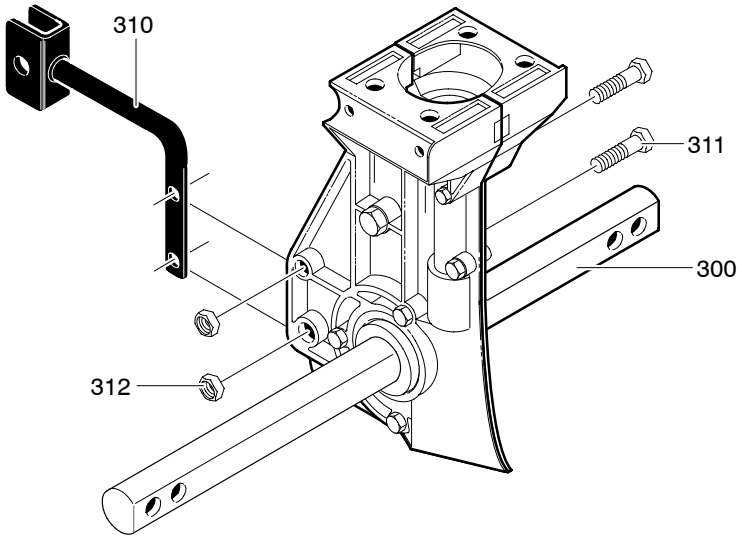

# FACTORY NO. 11054x37NA

KEY NO.	PART NO.	DESCRIPTION	KEY NO.	PART NO.	DESCRIPTION
10	----	Engine (2.0 HP)	14	601 00 12 83	Screw
11	601 00 06 17	Flat washer	17	601 00 12 84	Cable, Throttle
12	601 00 19 50	Rotor	--	MS-3615MA	Instruction Manual
13	601 00 00 14	Washer			

<b>KEY NO.</b>	<b>PART NO.</b>	<b>DESCRIPTION</b>
300	601 00 24 64	Transmission
310	601 00 20 06	Bracket, Depth Rod
311	601 00 00 69	Screw, 1/4-20x1.25
312	601 00 23 18	Nut, 1/4-20

KEY NO.	PART NO.	DESCRIPTION
480	601 00 25 01	Shield, Tine
481	601 00 12 87	Screw, 1/4-20x5.50
482	601 00 00 18	Spacer, Flange
483	601 00 23 18	Nut, 1/4-20
490	601 00 06 02	Washer, Felt
491	531 30 74-52	Tine Assy. Inner LH
492	531 30 74-53	Tine Assy. Outer RH
493	531 30 74-54	Tine Assy. Inner LH
494	531 30 74-55	Tine Assy. Outer RH
497	531 30 74-56	Pin, Latch

318852G

<b>KEY NO.</b>	<b>PART NO.</b>	<b>DESCRIPTION</b>
650	601 00 12 88	Wheel Support Assy.
660	601 00 18 60	Clevis Pin
661	601 00 06 04	Hair Pin
662	601 00 22 57	Tire & Rim
663	601 00 12 91	Push On Nut

# FACTORY NO. 11054x37NA

319375C

KEY NO.	PART NO.	DESCRIPTION
930	601 00 22 62	Upper Handle
932	601 00 22 63	Lower Handle LH
934	601 00 22 64	Lower Handle RH
941	601 00 12 94	Bolt 5/16-18x1.63
942	601 00 23 12	Formed Washer
943	601 00 00 19	Flat washer
944	601 00 06 84	T Knob
945	601 00 00 12	Nut, 5/16-18
946	601 00 06 18	Hand Grip
947	601 00 12 15	Screw
948	601 00 06 28	Tie, Cable