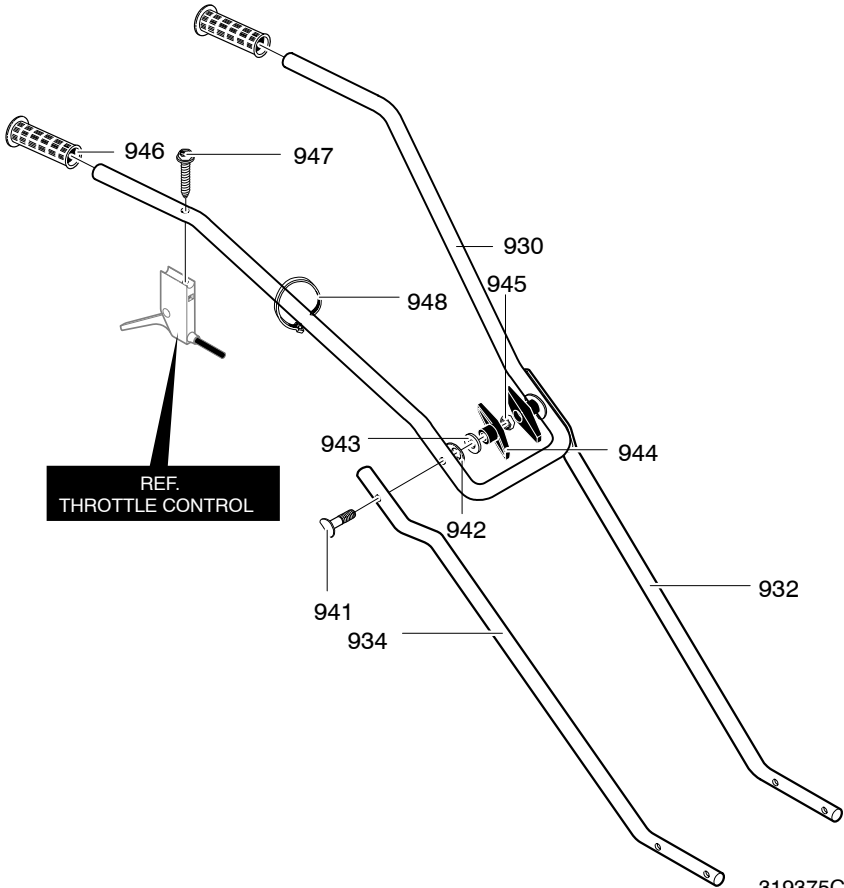

# FACTORY NO. 11054x37NA

KEY NO.	PART NO.	DESCRIPTION	KEY NO.	PART NO.	DESCRIPTION
10	----	Engine (2.0 HP)	14	601 00 12 83	Screw
11	601 00 06 17	Flat washer	17	601 00 12 84	Cable, Throttle
12	601 00 19 50	Rotor	--	MS-3615MA	Instruction Manual
13	601 00 00 14	Washer			

<b>KEY NO.</b>	<b>PART NO.</b>	<b>DESCRIPTION</b>
300	601 00 24 64	Transmission
310	601 00 20 06	Bracket, Depth Rod
311	601 00 00 69	Screw, 1/4-20x1.25
312	601 00 23 18	Nut, 1/4-20

KEY NO.	PART NO.	DESCRIPTION
480	601 00 25 01	Shield, Tine
481	601 00 12 87	Screw, 1/4-20x5.50
482	601 00 00 18	Spacer, Flange
483	601 00 23 18	Nut, 1/4-20
490	601 00 06 02	Washer, Felt
491	531 30 74-52	Tine Assy. Inner LH
492	531 30 74-53	Tine Assy. Outer RH
493	531 30 74-54	Tine Assy. Inner LH
494	531 30 74-55	Tine Assy. Outer RH
497	531 30 74-56	Pin, Latch

318852G

<b>KEY NO.</b>	<b>PART NO.</b>	<b>DESCRIPTION</b>
650	601 00 12 88	Wheel Support Assy.
660	601 00 18 60	Clevis Pin
661	601 00 06 04	Hair Pin
662	601 00 22 57	Tire & Rim
663	601 00 12 91	Push On Nut

# FACTORY NO. 11054x37NA

319375C

KEY NO.	PART NO.	DESCRIPTION
930	601 00 22 62	Upper Handle
932	601 00 22 63	Lower Handle LH
934	601 00 22 64	Lower Handle RH
941	601 00 12 94	Bolt 5/16-18x1.63
942	601 00 23 12	Formed Washer
943	601 00 00 19	Flat washer
944	601 00 06 84	T Knob
945	601 00 00 12	Nut, 5/16-18
946	601 00 06 18	Hand Grip
947	601 00 12 15	Screw
948	601 00 06 28	Tie, Cable