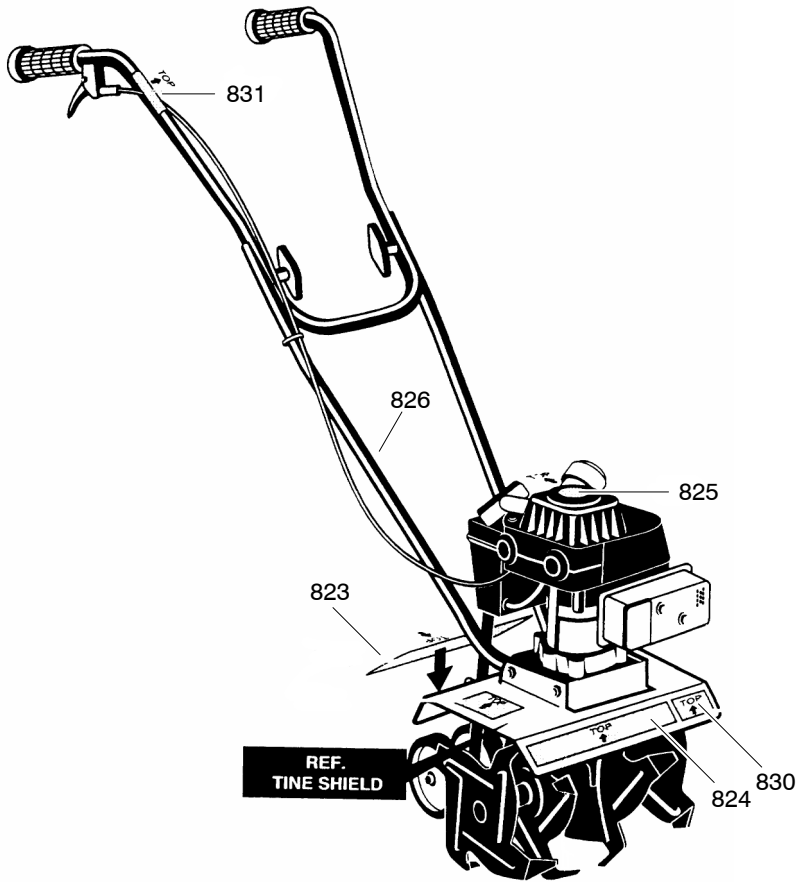

MODEL CT20

FACTORY NO. 11054x37NA

KEY NO.	PART NO.	DESCRIPTION
823	601 00 12 96	Decal, Caution
824	601 00 20 96	Decal, Husqvarna
825	601 00 22 00	Decal, Engine Recoil
826	601 00 11 95	Decal, Hold Grip
830	601 00 24 67	Decal, CT20
831	601 00 25 02	Decal, Throttle Control