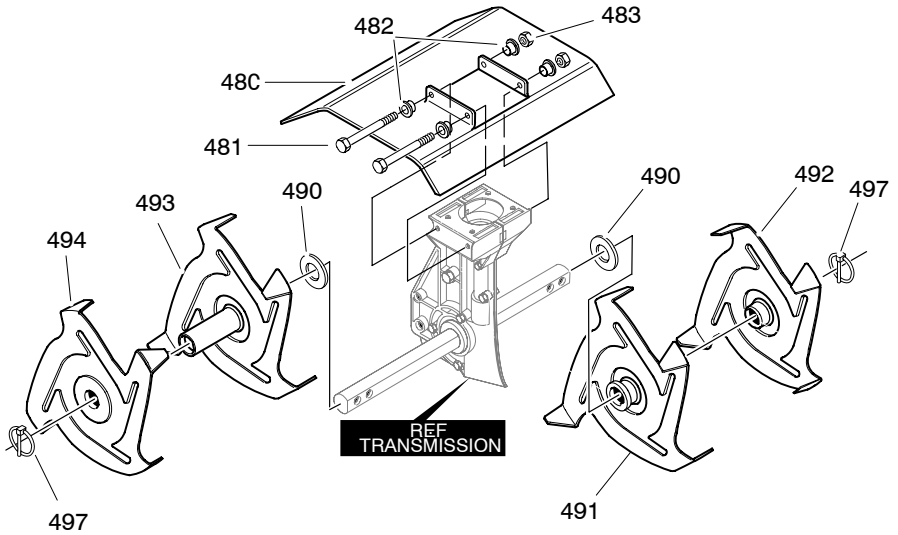

# FACTORY NO. 11054x37NA

KEY NO.	PART NO.	DESCRIPTION	KEY NO.	PART NO.	DESCRIPTION
10	----	Engine (2.0 HP)	14	601 00 12 83	Screw
11	601 00 06 17	Flat washer	17	601 00 12 84	Cable, Throttle
12	601 00 19 50	Rotor	--	MS-3615MA	Instruction Manual
13	601 00 00 14	Washer			

<b>KEY NO.</b>	<b>PART NO.</b>	<b>DESCRIPTION</b>
300	601 00 24 64	Transmission
310	601 00 20 06	Bracket, Depth Rod
311	601 00 00 69	Screw, 1/4-20x1.25
312	601 00 23 18	Nut, 1/4-20

KEY NO.	PART NO.	DESCRIPTION
480	601 00 25 01	Shield, Tine
481	601 00 12 87	Screw, 1/4-20x5.50
482	601 00 00 18	Spacer, Flange
483	601 00 23 18	Nut, 1/4-20
490	601 00 06 02	Washer, Felt
491	531 30 74-52	Tine Assy. Inner LH
492	531 30 74-53	Tine Assy. Outer RH
493	531 30 74-54	Tine Assy. Inner LH
494	531 30 74-55	Tine Assy. Outer RH
497	531 30 74-56	Pin, Latch

318852G

<b>KEY NO.</b>	<b>PART NO.</b>	<b>DESCRIPTION</b>
650	601 00 12 88	Wheel Support Assy.
660	601 00 18 60	Clevis Pin
661	601 00 06 04	Hair Pin
662	601 00 22 57	Tire & Rim
663	601 00 12 91	Push On Nut

# FACTORY NO. 11054x37NA

319375C

KEY NO.	PART NO.	DESCRIPTION
930	601 00 22 62	Upper Handle
932	601 00 22 63	Lower Handle LH
934	601 00 22 64	Lower Handle RH
941	601 00 12 94	Bolt 5/16-18x1.63
942	601 00 23 12	Formed Washer
943	601 00 00 19	Flat washer
944	601 00 06 84	T Knob
945	601 00 00 12	Nut, 5/16-18
946	601 00 06 18	Hand Grip
947	601 00 12 15	Screw
948	601 00 06 28	Tie, Cable